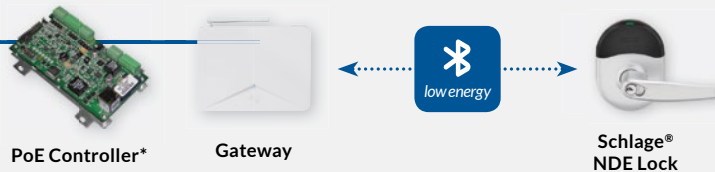

PremiSys™ Door Connectivity Options

Advanced Door Control

PremiSys™ Mobile App Management for Wireless Locks - With Schlage® ENGAGE™ Technology

Offline Wireless Locks (Wi-Fi) - With Schlage® ENGAGE™ Technology

Enterprise Access Control

Online Wireless Locks with Gateway IP (BLE) - With Schlage® ENGAGE™ Technology

Online Wireless Locks with Gateway RSI (BLE) - With Schlage® ENGAGE™ Technology

Networked Doors

Server Rack Doors

*Other hardware configurations are available using Authentic Mercury Security hardware.

PremiSys v3.2 or greater

IDenticard®
ACCESS CONTROL

PremiSys™ Software

LAN