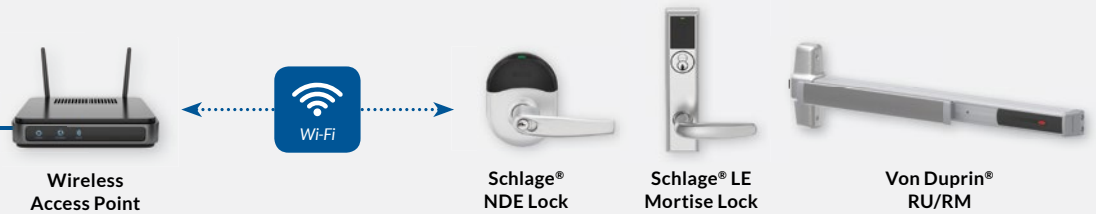

PremiSys™ Door Connectivity Options

Advanced Door Control

PremiSys™ Mobile App Management for Wireless Locks - With Schlage® ENGAGE™ Technology

Offline Wireless Locks (Wi-Fi) - With Schlage® ENGAGE™ Technology

Enterprise Access Control

Online Wireless Locks with Gateway IP (BLE) - With Schlage® ENGAGE™ Technology

Online Wireless Locks with Gateway RSI (BLE) - With Schlage® ENGAGE™ Technology

Networked Doors

Server Rack Doors