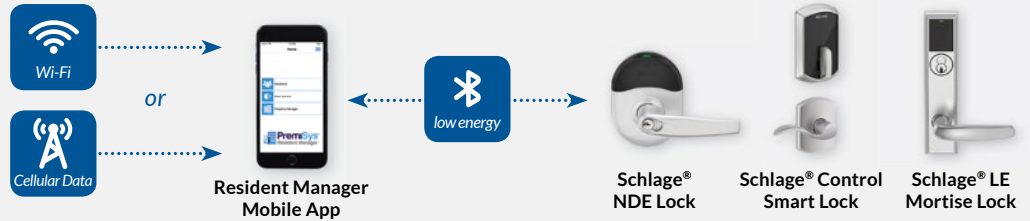

PremiSys™ Door Connectivity Options

Advanced Door Control

PremiSys™ Mobile App Management for Wireless Locks - With Schlage® ENGAGE™ Technology

Offline Wireless Locks (Wi-Fi) - With Schlage® ENGAGE™ Technology

Enterprise Access Control

Online Wireless Locks with Gateway IP (BLE) - With Schlage® ENGAGE™ Technology

Online Wireless Locks with Gateway RSI (BLE) - With Schlage® ENGAGE™ Technology

Networked Doors

Server Rack Doors