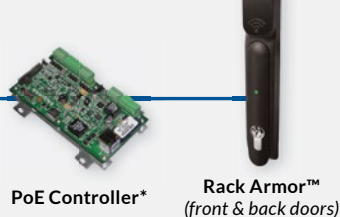

Enterprise Access Control

Online Wireless Locks with Gateway IP (BLE) - With Schlage® ENGAGE™ Technology

Online Wireless Locks with Gateway RSI (BLE) - With Schlage® ENGAGE™ Technology

Networked Doors

Server Rack Doors