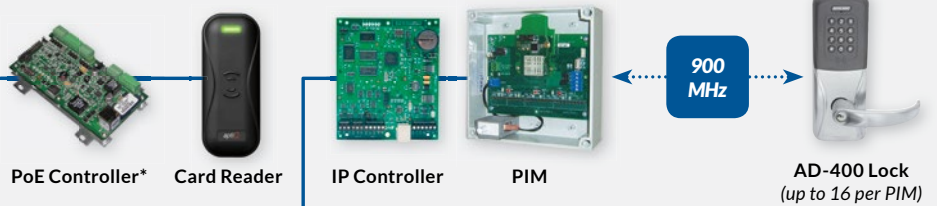

PremiSys™ Door Connectivity Options

Advanced Door Control

PremiSys™ Mobile App Management for Wireless Locks - With Schlage® ENGAGE™ Technology

Offline Wireless Locks (Wi-Fi) - With Schlage® ENGAGE™ Technology

Enterprise Access Control

Online Wireless Locks with Gateway IP (BLE) - With Schlage® ENGAGE™ Technology

Online Wireless Locks with Gateway RSI (BLE) - With Schlage® ENGAGE™ Technology

Networked Doors

Server Rack Doors

*Other hardware configurations are available using Authentic Mercury Security hardware.

PremiSys v3.2 or greater

IDenticard®
ACCESS CONTROL

PremiSys™ Software

LAN